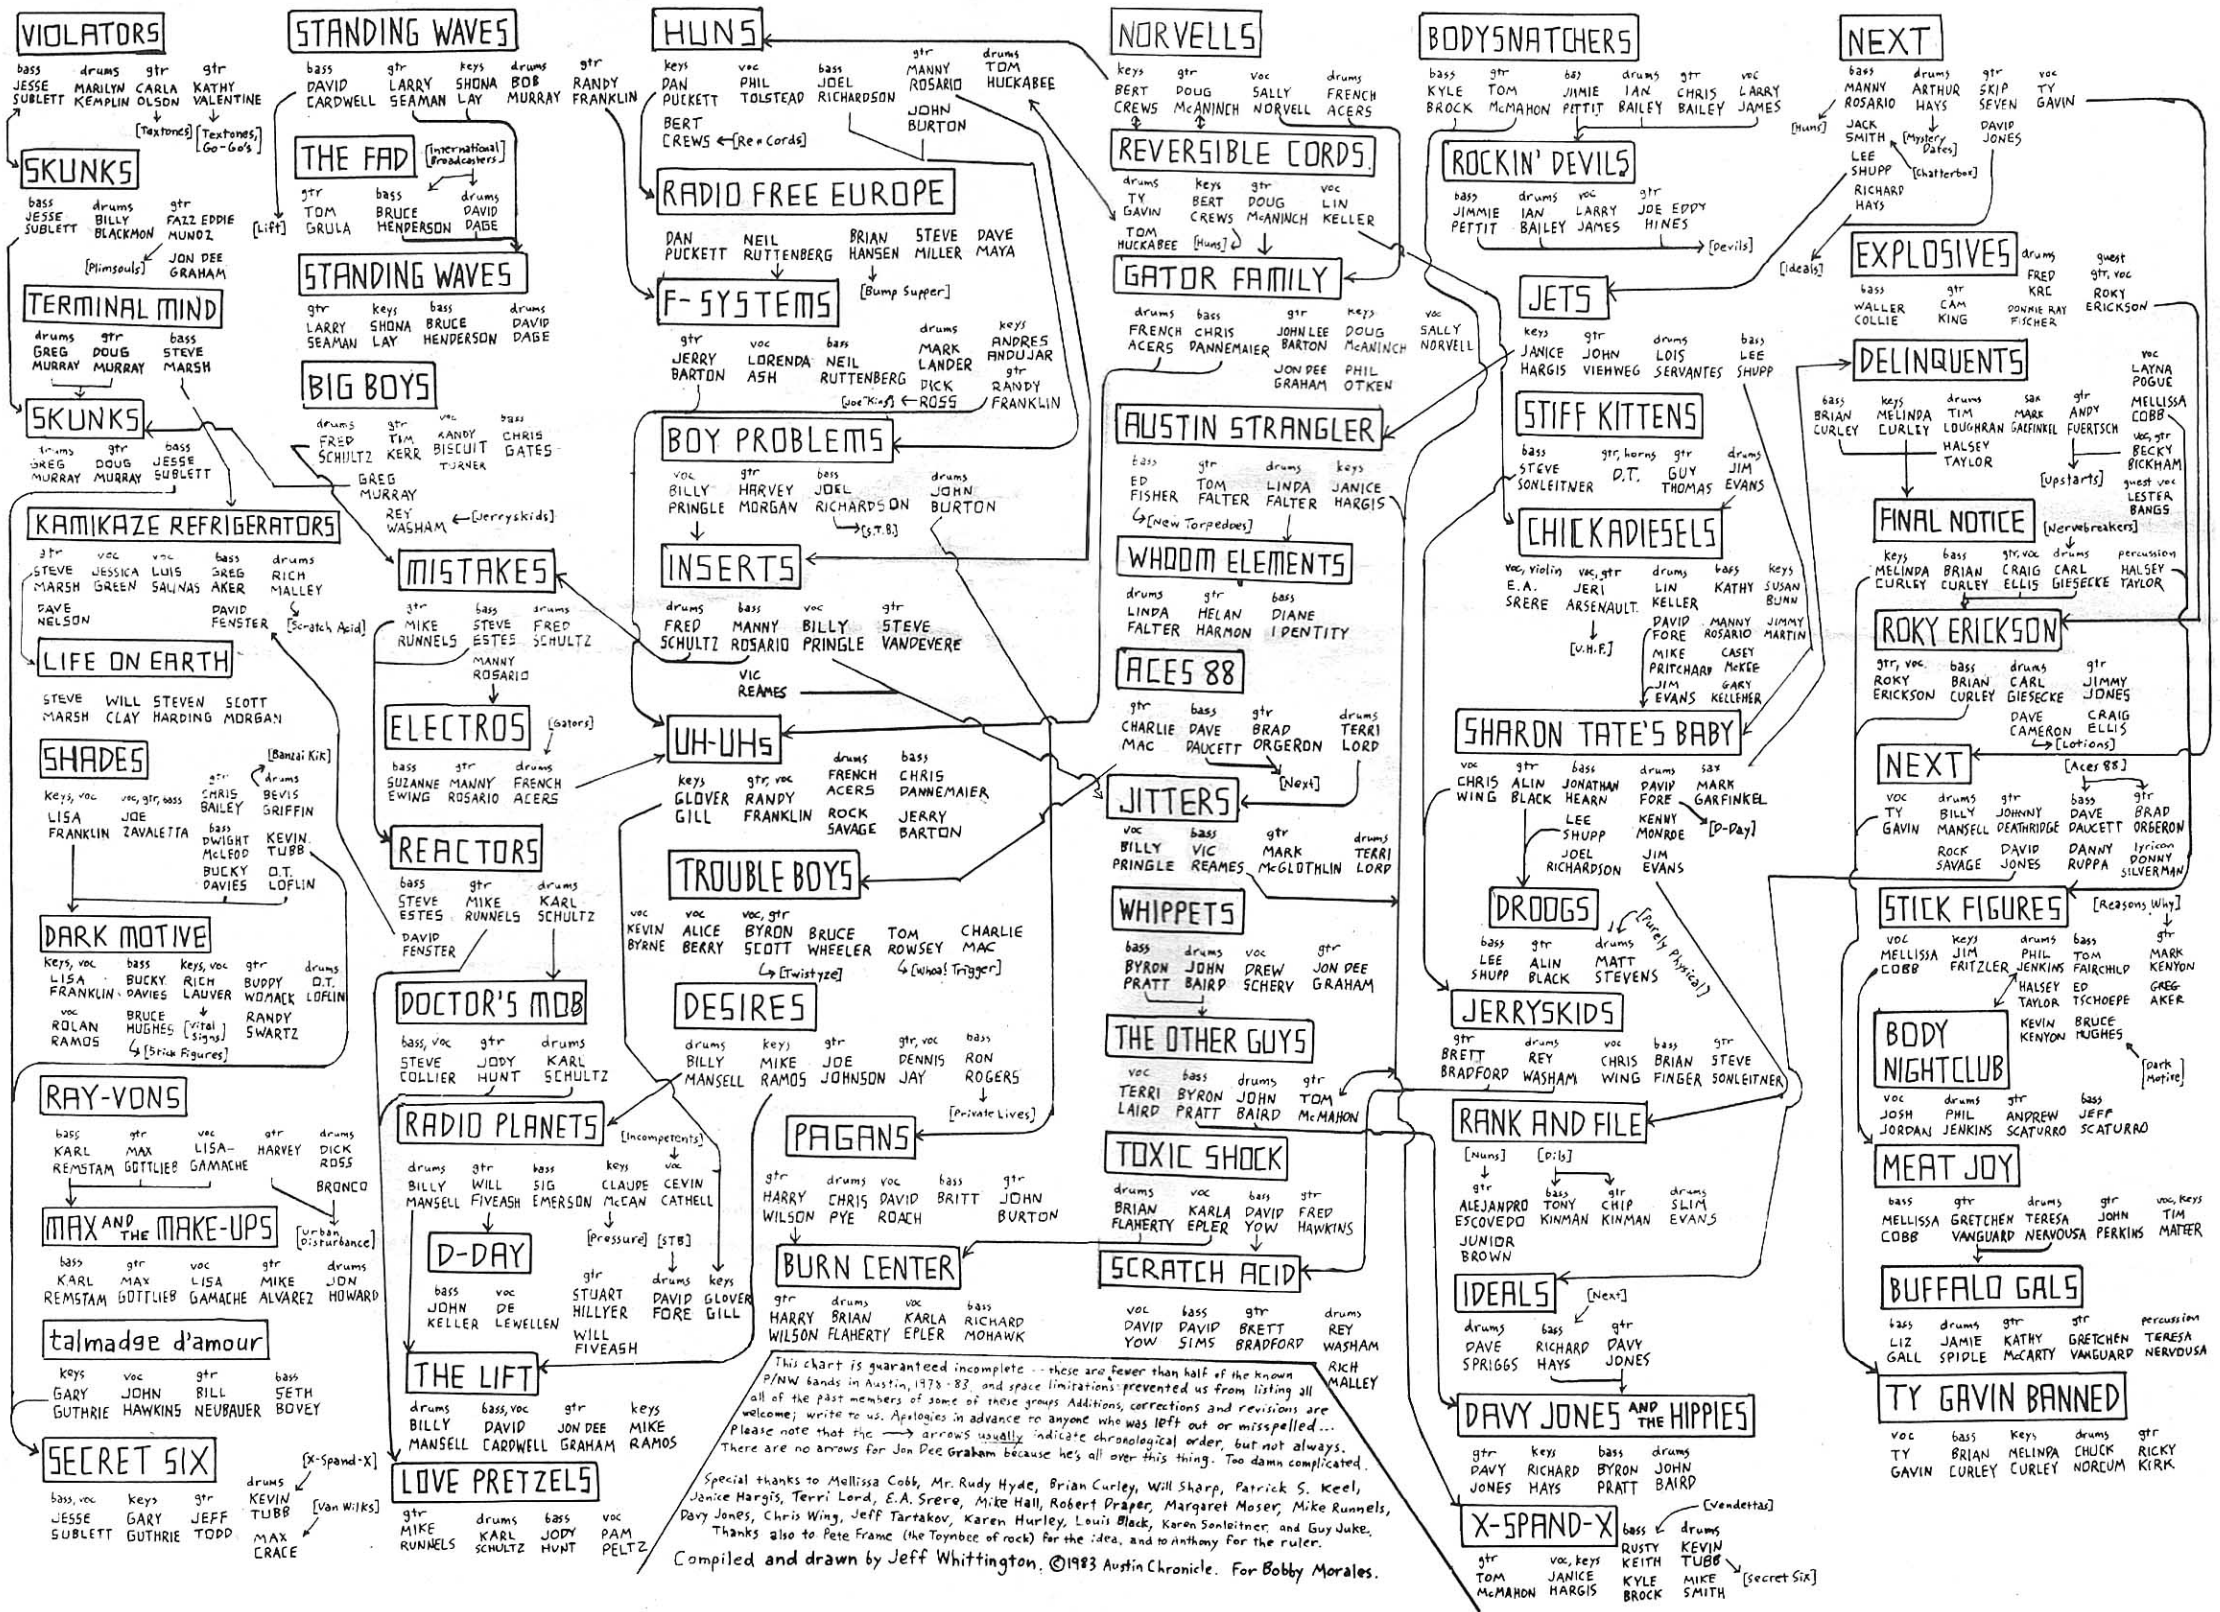

# AUSTIN PUNK/NEW WAVE FAMILY TREE

Ty Gavin

The original Skunks

Larry Seaman

Terminal Mind

Billy Pringle

Chickadeesels

The Violators

The Huns

Boy Problems

Chris Wing and STB

This chart is guaranteed incomplete -- these are fewer than half of the known P/NW bands in Austin, 1978-83, and space limitations prevented us from listing all of the past members of some of these groups. Additions, corrections and revisions are welcome; write to us. Apologies in advance to anyone who was left out or misspelled... Please note that the arrows usually indicate chronological order, but not always. There are no arrows for Jon Dee Graham because he's all over this thing. Too damn complicated.